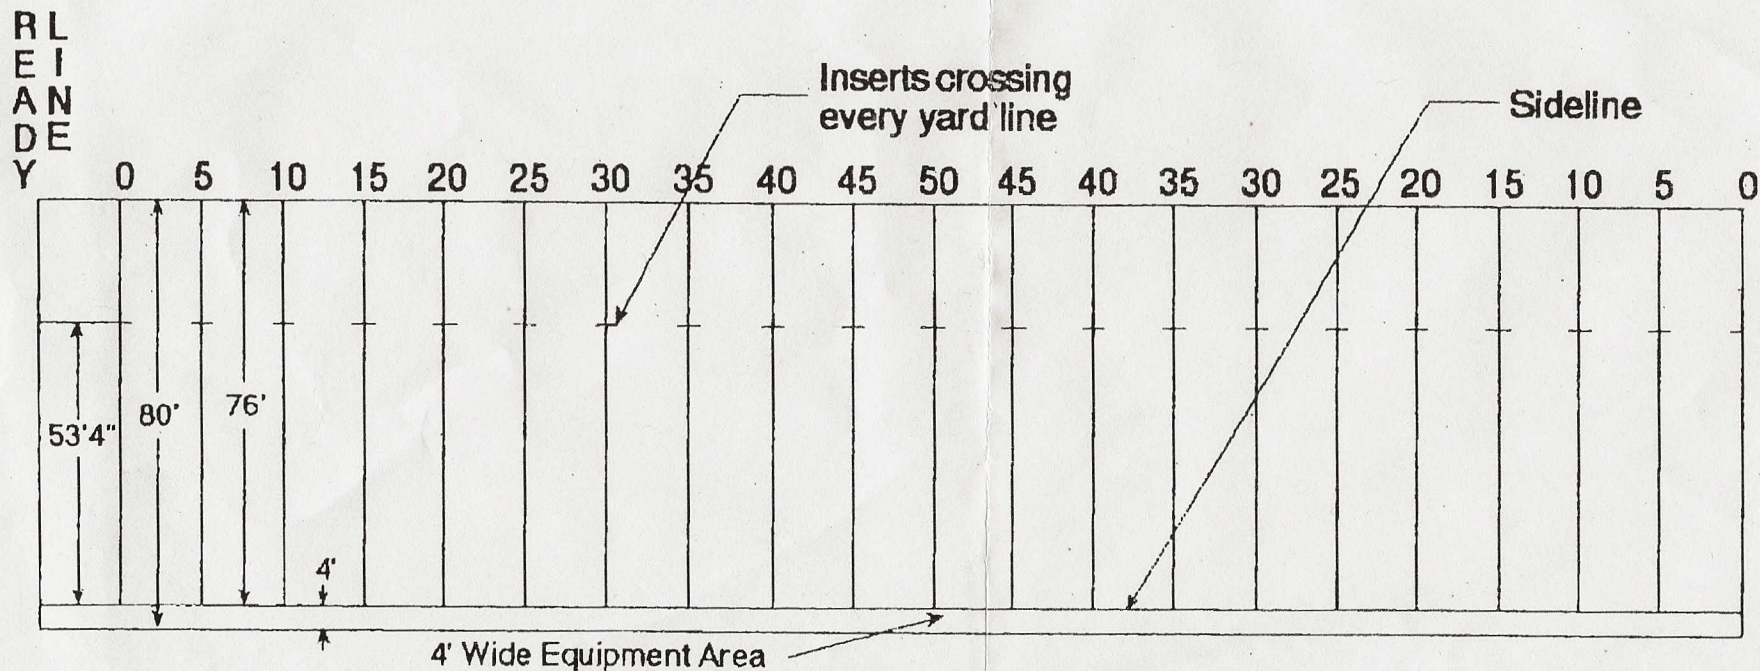

LENGTH: 105 Yards (Ready Line + 0 - 100)

OVERALL WIDTH: 80' (Includes 4' Equipment Area + 76' Performance Area)

INSERTS: 53'4" From Sideline

Grandstands